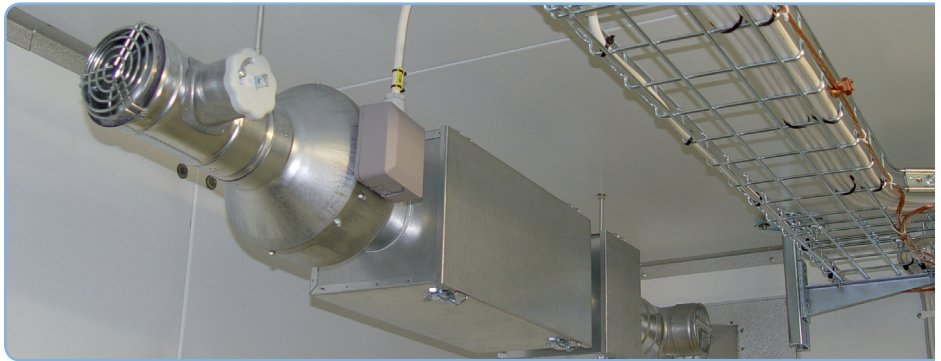

CUSTOMIZED SOLUTIONS:

Duelco is specialized in shelters production fully according to customer requirements.

If you have the application, give us a call or e-mail, and we would be happy to give you the best and fastest solution.

The few solutions here shown are just a taste of our activities within this area.